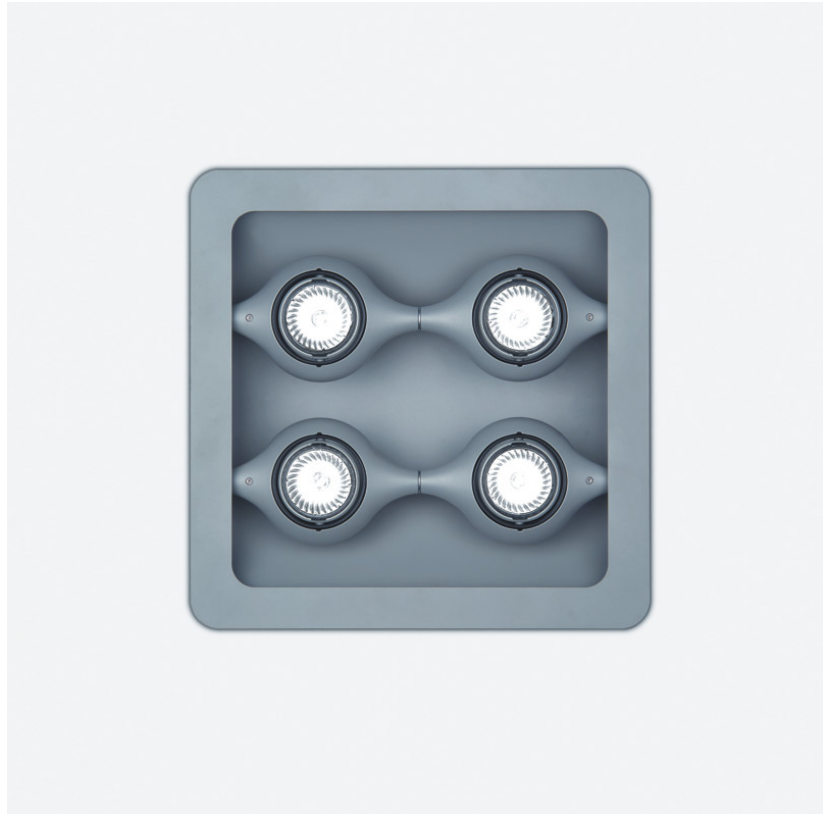

SPACE RECESSED

D96006

PROJECT	
TYPE	
NOTES	
QUANTITY	
DATE	

GENERAL

Series: Space
Brand: Milan
Division: Design
Mounting Type: Recessed
Mounting Location: Ceiling
Subcategory: Downlight

PHYSICAL

Shape: Square
Length (mm): 387
Length (in): 15 ¼
Width (mm): 387
Width (in): 15 ¼
Height (mm): 89
Height (in): 3 ½
Light Distribution: Direct
Weight (kg): 3.2
Weight (lbs): 7
Diffuser: Glass - Sold Separately
Fixture Finish: Metallic Gray
Fixture Material: Metal

ELECTRICAL

Number of Lamps: 4
Lamp Type: LED Retrofit
Lamp Shape: MR16
Bulb Included: Bulb Not Included
Total Output Wattage (W): 20
Max. Wattage Per Lamp (W): 5
Lamp Base: GU10
Housing: Non - IC rated remodel housing is for use in non - insulated areas or where insulation is at least 3
Input Voltage (V): 120

LED

OPTICAL

RATINGS AND CERTIFICATIONS

Certified By: CSA Certified to UL and CSA Standards
IP rating: IP20