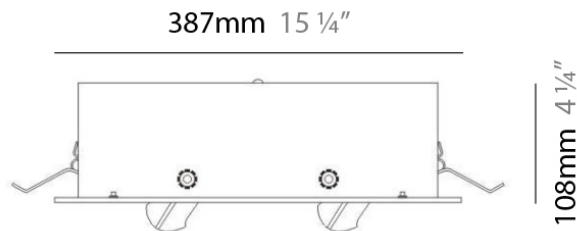

SPACE RECESSED

D96006

PROJECT	
TYPE	
NOTES	
QUANTITY	
DATE	

GENERAL

Series: Space
Brand: Milan
Division: Design
Mounting Type: Recessed
Mounting Location: Ceiling
Subcategory: Downlight

PHYSICAL

Shape: Square
Length (mm): 387
Length (in): 15 ¼
Width (mm): 387
Width (in): 15 ¼
Height (mm): 89
Height (in): 3 ½
Light Distribution: Direct
Weight (kg): 3.2
Weight (lbs): 7
Diffuser: Glass - Sold Separately
Fixture Finish: Metallic Gray
Fixture Material: Metal

ELECTRICAL

Number of Lamps: 4
Lamp Type: LED Retrofit
Lamp Shape: MR16
Bulb Included: Bulb Not Included
Total Output Wattage (W): 20
Max. Wattage Per Lamp (W): 5
Lamp Base: GU10
Housing: Non - IC rated remodel housing is for use in non - insulated areas or where insulation is at least 3
Input Voltage (V): 120

LED

OPTICAL

RATINGS AND CERTIFICATIONS

Certified By: CSA Certified to UL and CSA Standards
IP rating: IP20