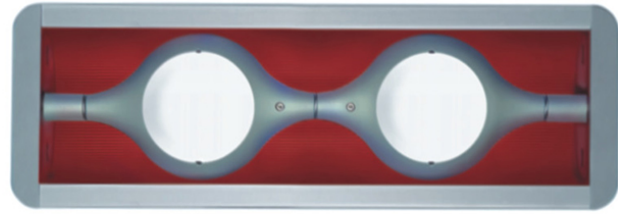

SPACE RECESSED

D96001

PROJECT
TYPE
NOTES
QUANTITY
DATE

GENERAL

Series: Space
Brand: Milan
Division: Design
Mounting Type: Recessed
Mounting Location: Ceiling
Subcategory: Downlight

PHYSICAL

Shape: Rectangle
Length (mm): 445
Length (in): 17 1/2
Width (mm): 150
Width (in): 6
Height (mm): 89
Height (in): 3 1/2
Light Distribution: Direct
Weight (kg): 3.2
Weight (lbs): 7
Diffuser: Glass - Sold Separately
Fixture Finish: Metallic Gray
Fixture Material: Metal

ELECTRICAL

Number of Lamps: 2
Lamp Type: LED Retrofit
Lamp Shape: MR16
Bulb Included: Bulb Not Included
Total Output Wattage (W): 10
Max. Wattage Per Lamp (W): 5
Lamp Base: GU10

LED

OPTICAL

RATINGS AND CERTIFICATIONS

Certified By: CSA Certified to UL and CSA Standards
IP rating: IP20

150mm 6"